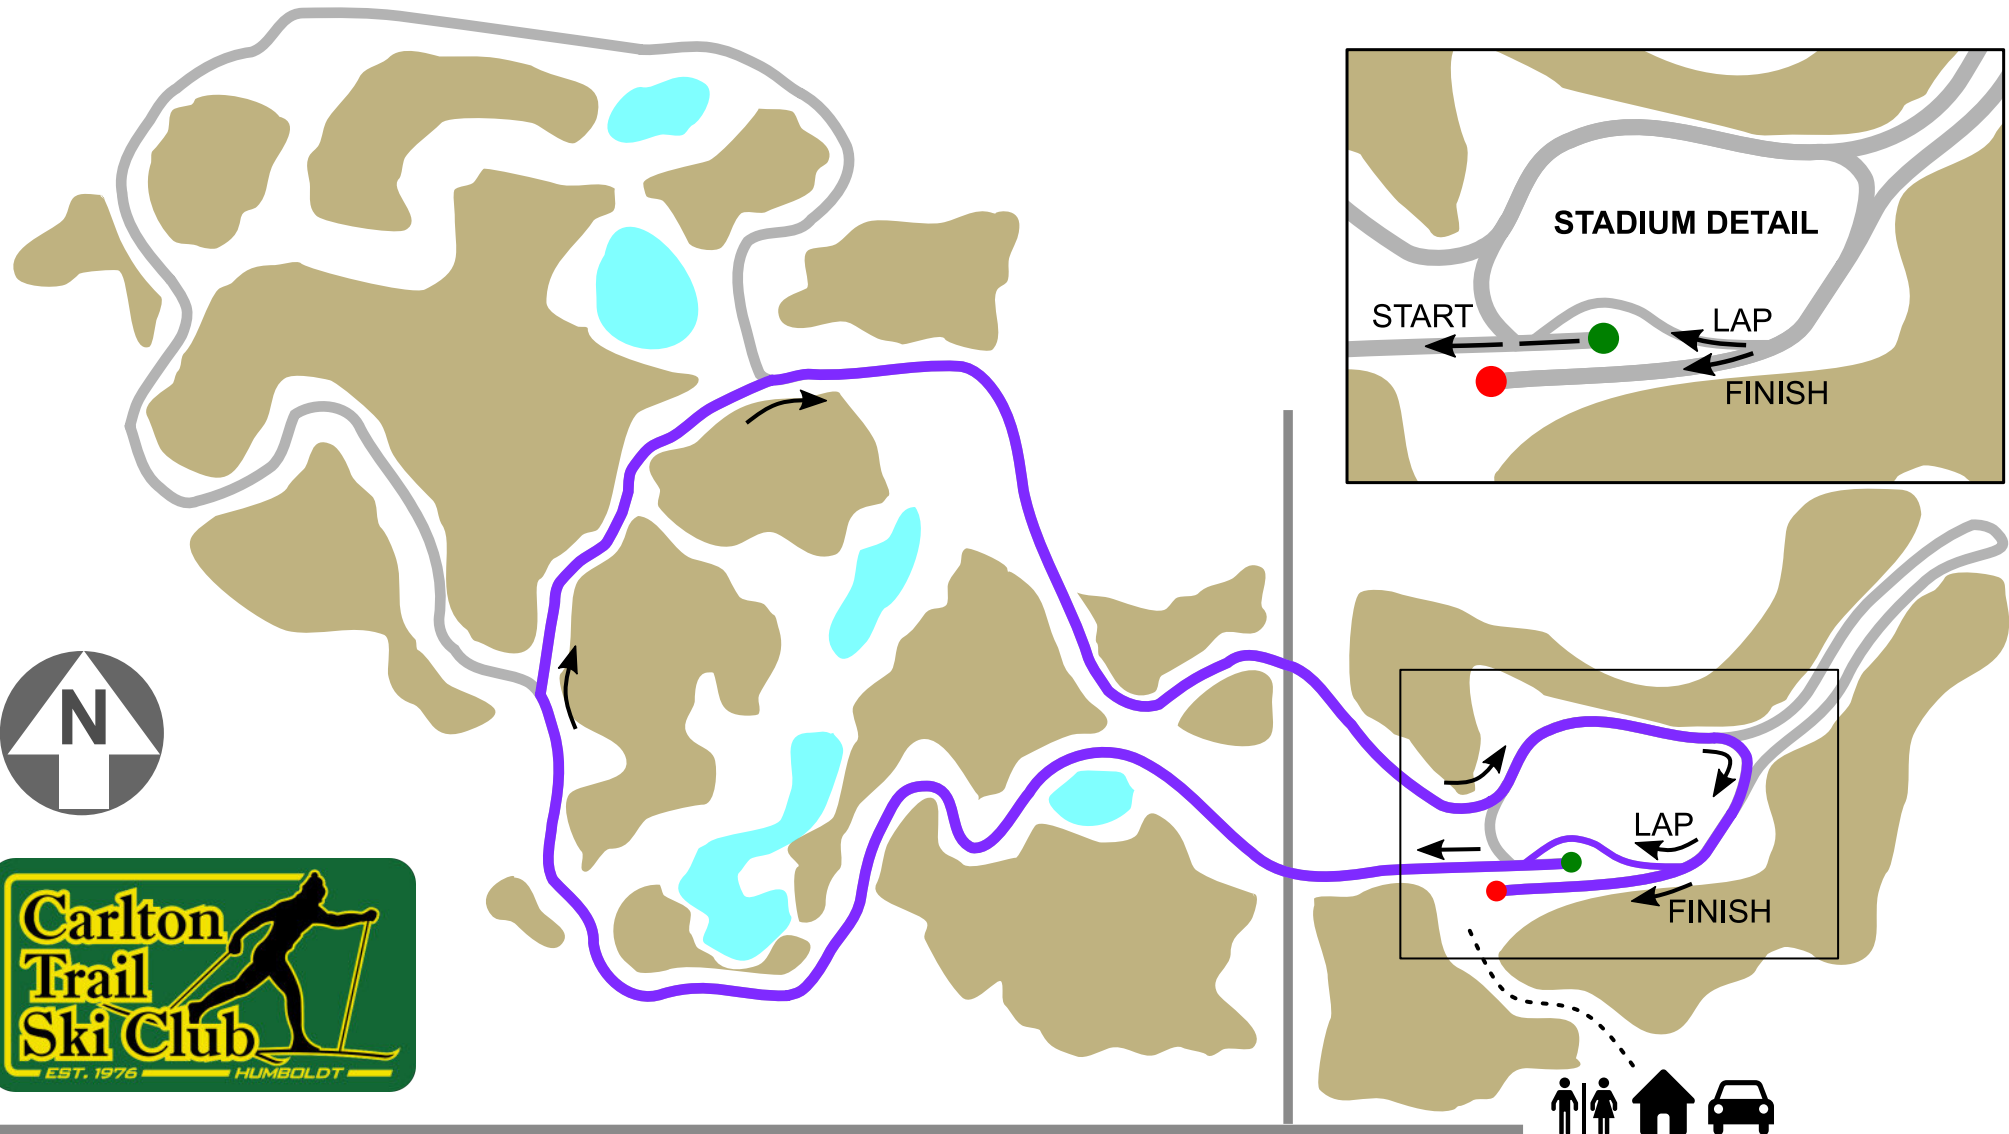

CLASSIC TECHNIQUE - INTERVAL START

Carlton Trail Ski Club

2.7 KM PURPLE COURSE

U14 GIRLS / U14 BOYS / SWG JUNIOR - 5.4 KM (2 LAPS)

PARANORDIC OPEN STAND - 8.1 KM (3 LAPS)