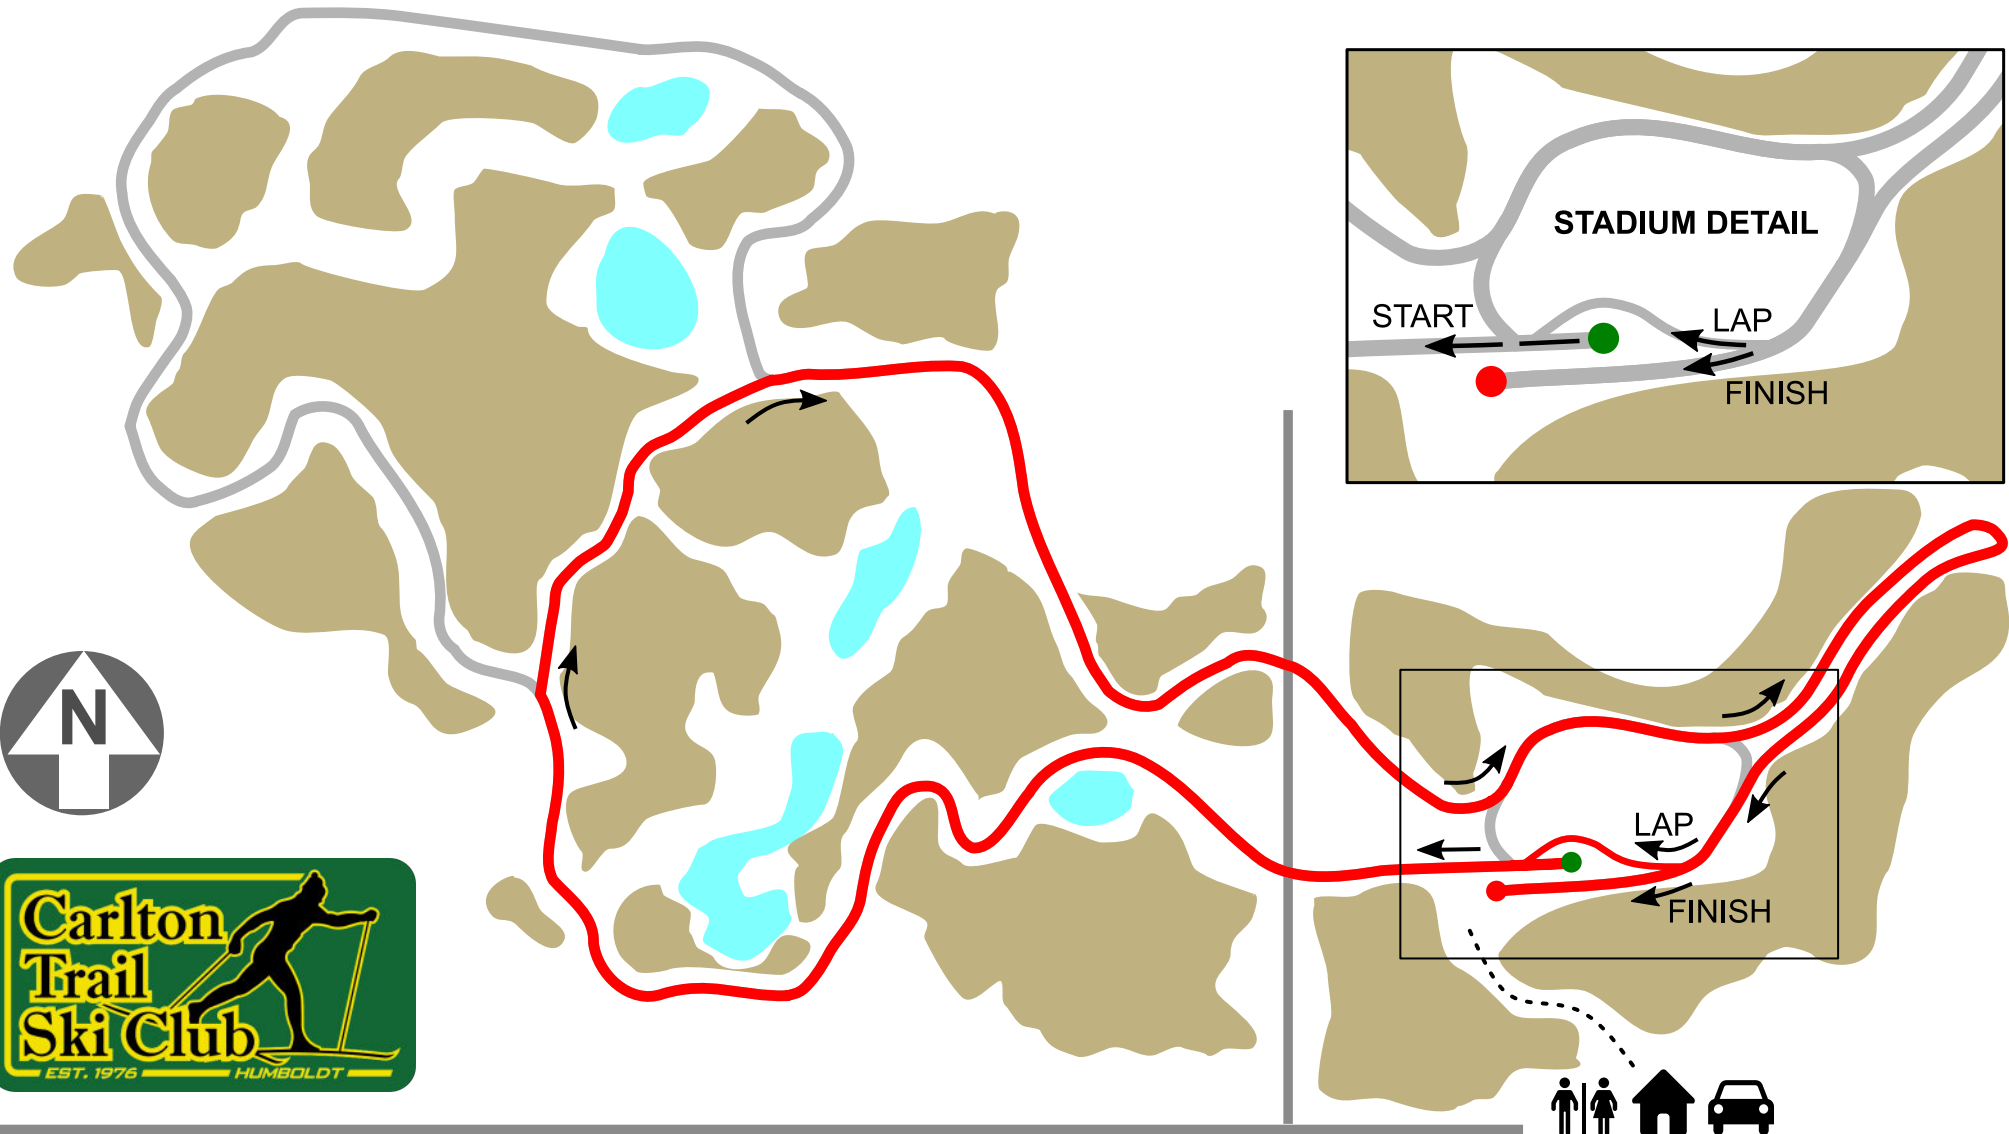

CLASSIC TECHNIQUE - INTERVAL START

Carlton Trail Ski Club

3.2 KM RED COURSE

U12 GIRLS / U12 BOYS / PARANORDIC DEV STAND - 3.2 KM (1 LAP)