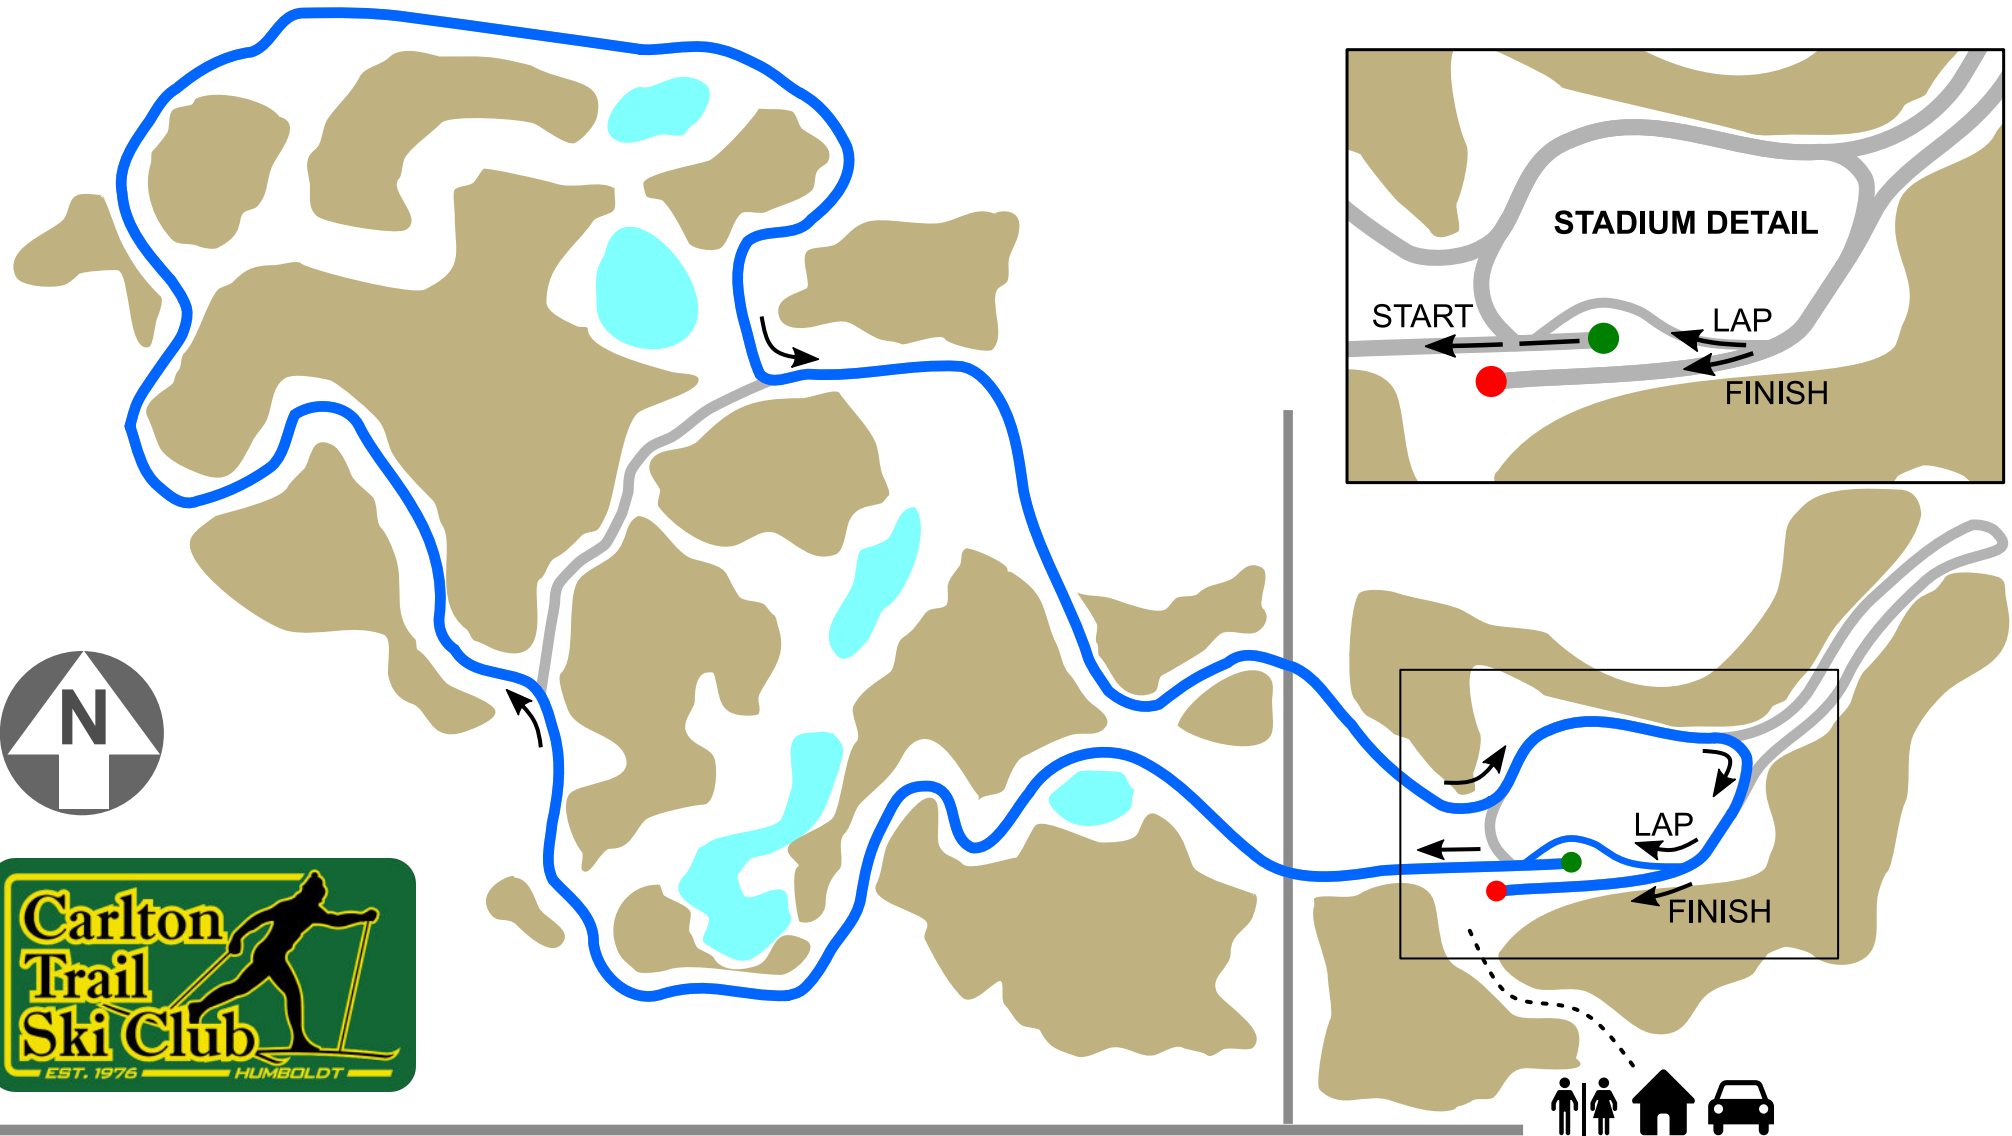

## 3.2 KM RED COURSE

U12 GIRLS / U12 BOYS / PARANORDIC DEV STAND - 3.2 KM (1 LAP)

# CLASSIC TECHNIQUE - INTERVAL START

Carlton Trail Ski Club

## 4.0 KM BLUE COURSE

U16 GIRLS / SWG SENIOR - 8.0 KM (2 LAPS)

U18 BOYS / U20 / SENIOR / MASTERS MEN - 12.0 KM (3 LAPS)

Rev: 6JAN2023