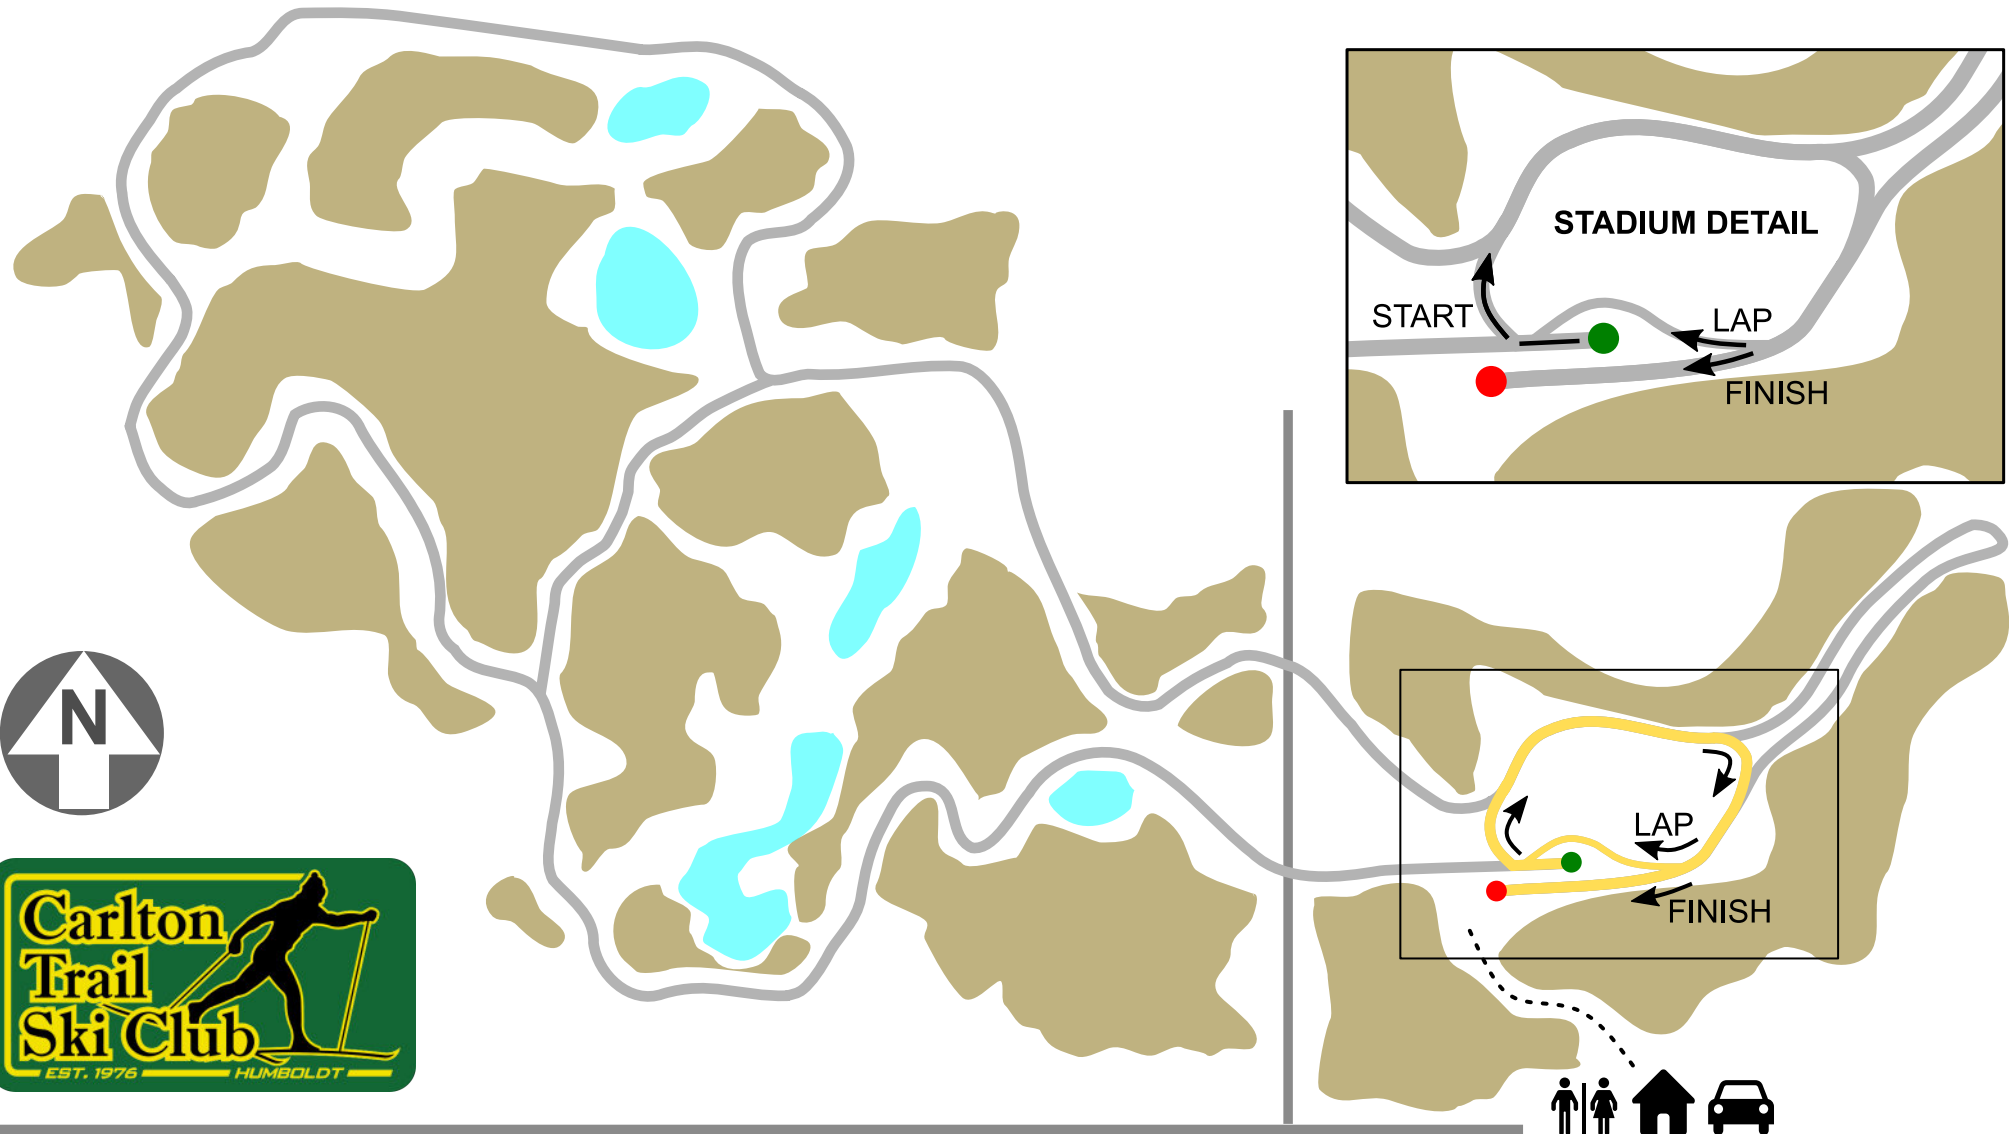

# CLASSIC TECHNIQUE - INTERVAL START

Carlton Trail Ski Club

## 1.0 KM ORANGE COURSE

U10 GIRLS / U10 BOYS / PARANORDIC DEV SIT - 2.0 KM (2 LAPS)

PARANORDIC OPEN SIT - 4.0 KM (4 LAPS)