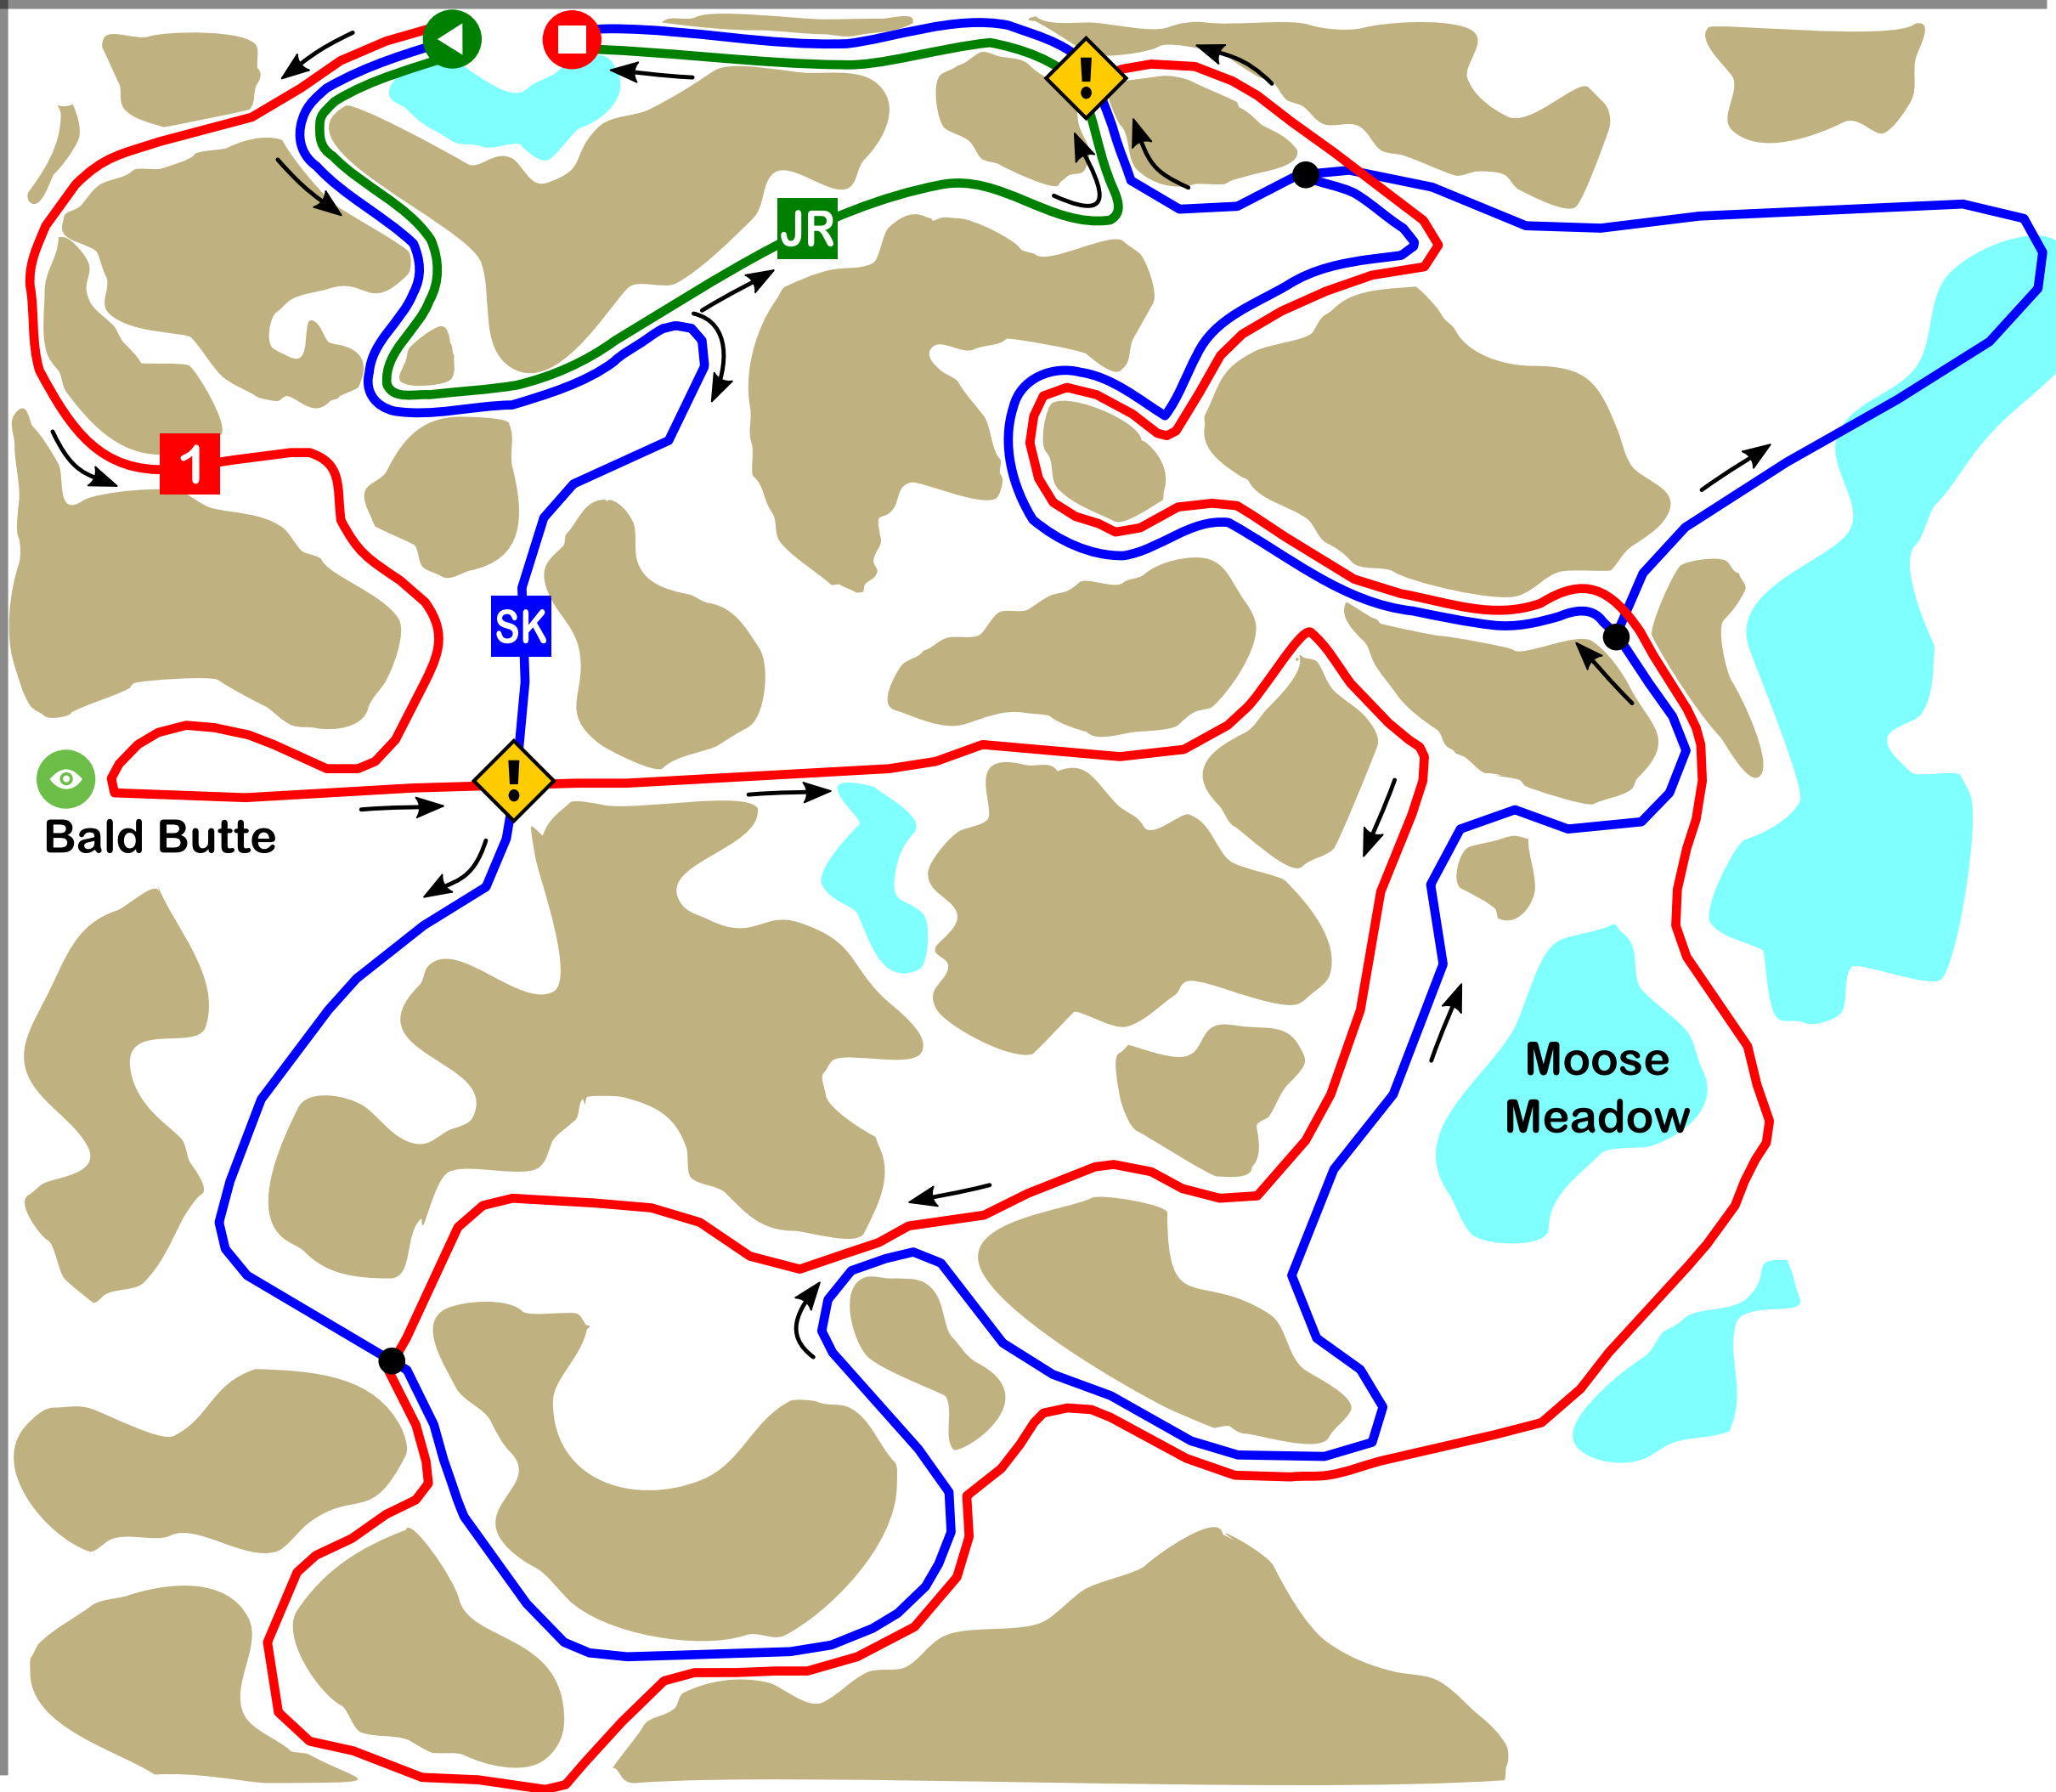

 Clubhouse

SKI AT YOUR OWN RISK

-  Start  End
-  Classic Trail 1: 4.3 KM
-  Jackrabbit: 1.0 KM
Shared Classic & Skate
-  Skate Trail: 3.3 KM
-  Caution
-  Shared Skate / Classic
-   Direction of Travel

Please do not walk, snowshoe or bike on groomed ski tracks.
All Trails ONE WAY. Follow arrows.

DOWNLOAD THE FREE APP

 TRAILFORKS